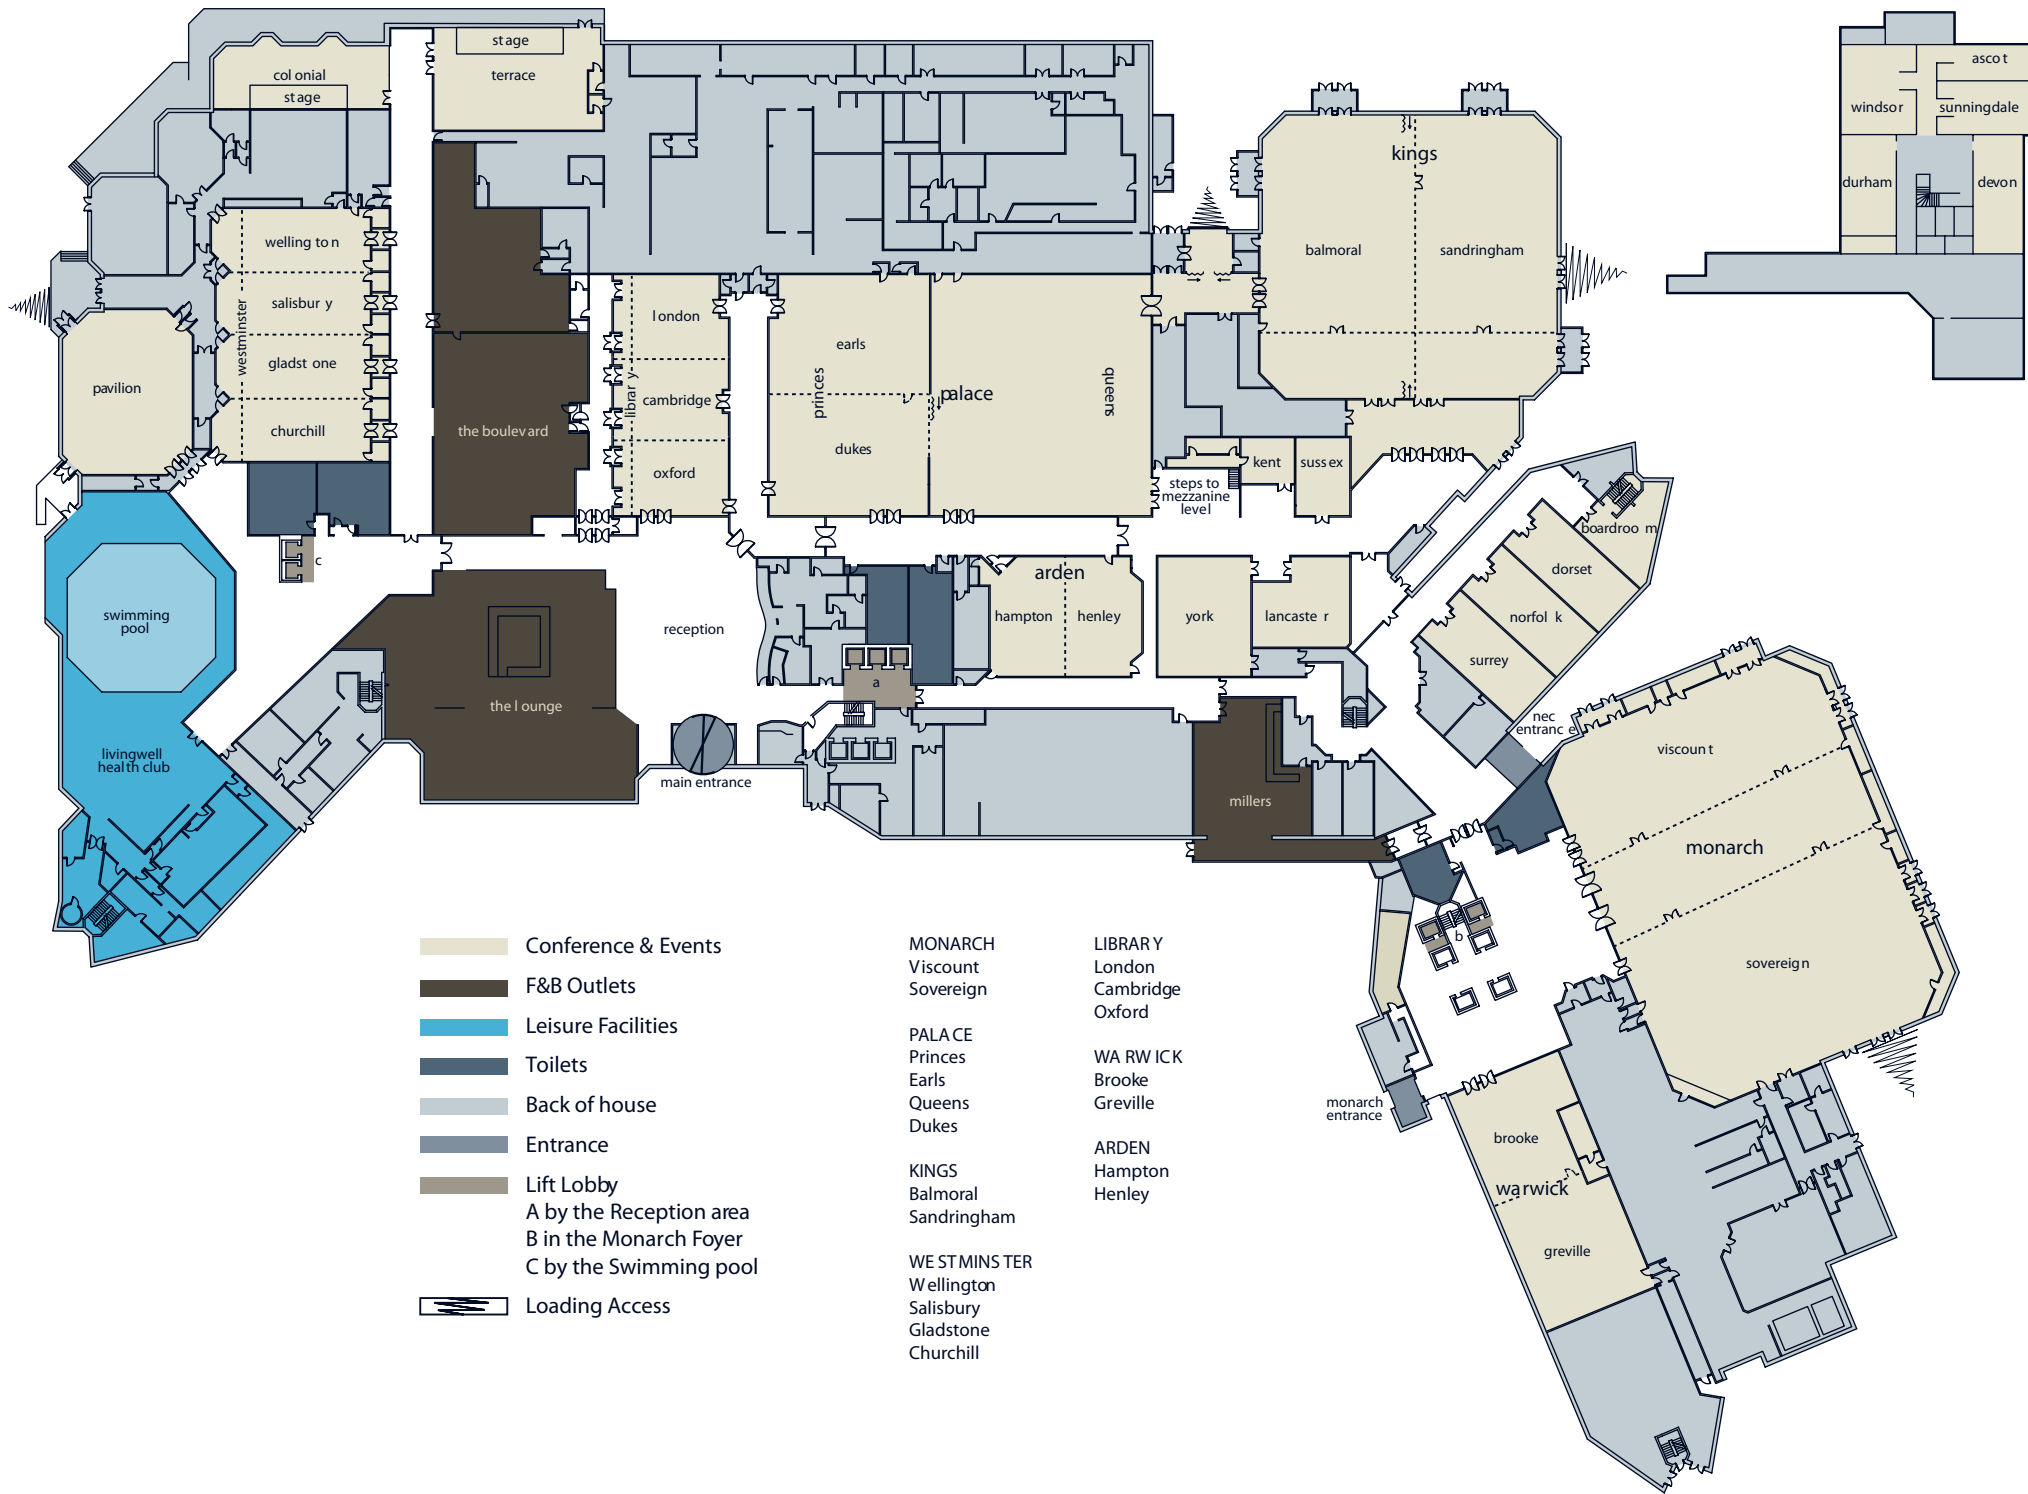

ground level

mezzanine level

- Conference & Events
- F&B Outlets
- Leisure Facilities
- Toilets
- Back of house
- Entrance
- Lift Lobby
- Loading Access

- MONARCH  
Viscount  
Sovereign
- PALACE  
Princes  
Earls  
Queens  
Dukes
- KINGS  
Balmoral  
Sandringham
- WESTMINSTER  
Wellington  
Salisbury  
Gladstone  
Churchill