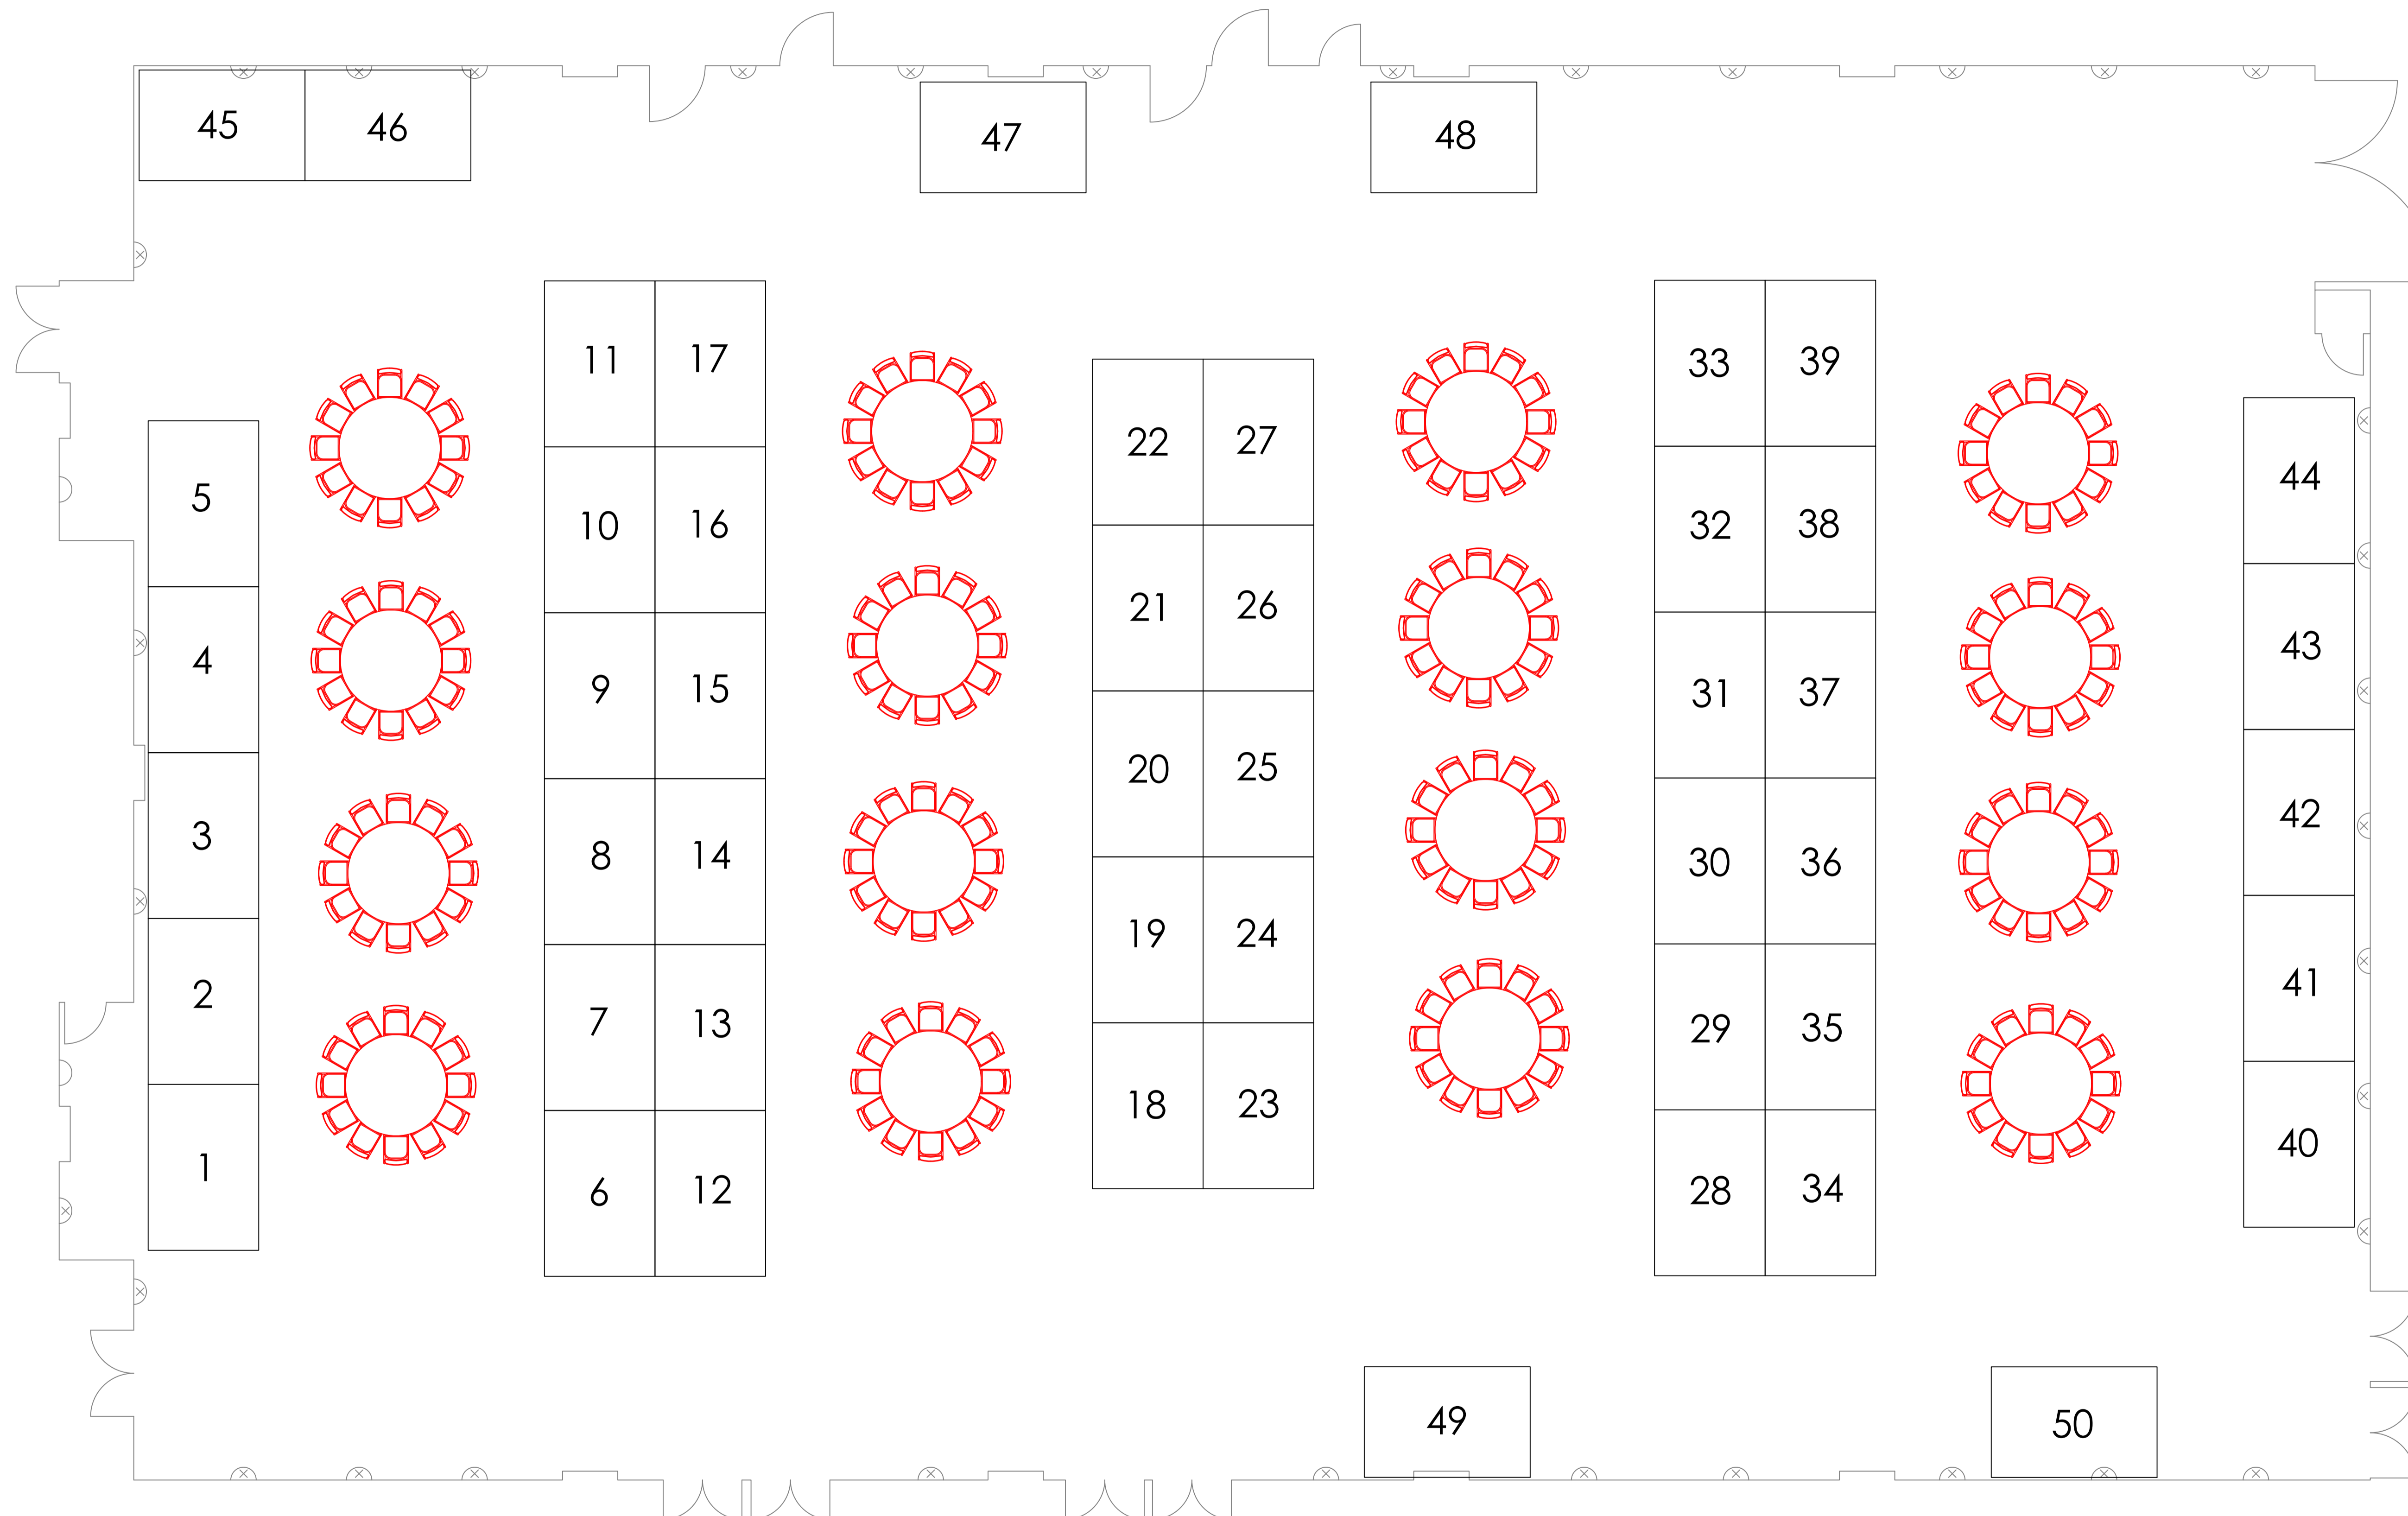

EXHIBITOR FLOOR PLAN

EXHIBITOR	STAND
AgriHealth	41 & 42
Agrimim	28
Allflex UK Group Ltd	6 & 12
AMTRA	2
Animax	47
BASF	32
Battle Hayward & Bower	25 & 26
Berry bpi agriculture	37
Bimeda	20
Boehringer	33 & 39
Chanelle Animal Health	18 & 23
Covetrus	31
Dairy Spares	36
Datamars (ex Quicktag)	50 A & B
Elanco	29 & 30
Farmsense	49
Greencoast Farm	7
Healthy Hooves	34
Kerbl	15
Lodi UK	35
Mayo Healthcare	21
MIA Animal Health	17
Nadis	5
Neogen	43
Noble Futures	48
Norbrook	22 & 27
Novatec	24
OvertheCounter/Lewis	4
Pelgar	11
Provita	13 & 14
SCOPS/COWS	1
Techion	8
Trilanco Ltd	44
Trouw Nutrition	19
Univet	16
VMD	3
Volac	38
Zoetis UK Ltd	9 & 10